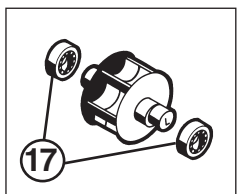

Diver Dave®/Wanda the Whale®

ABOVE-GROUND CLEANER REPLACEMENT PARTS

Parts Diagram

Cleaners

Turbine Kit AXV112P
See pages 236-237

A-Frame Kit AXV621D
See pages 236-237

Diver Dave®/Wanda the Whale®

ABOVE-GROUND CLEANER REPLACEMENT PARTS

Parts Listing

Ref. No.	Part No.	Description	Ctn Qty.	No. Req'd
1	AXV457SD	Shell for Diver Dave	**	1
2	AXV457W	Shell for Wanda the Whale	**	1
3	AXV457WT	Tail Assembly for Wanda the Whale	**	1
4	AXV513BK	Screen, Black	10	1
5	AXV070	Cone Gear	*	1
6	AXV309	Intermediate Gear Shaft	*	1
7	AXV301	Intermediate Gear	25	1
8	AXV068	Spindle Gear Screw	*	1
9	AXV303	Spindle Gear	25	1
10	AXV066A	Spindle Gear Bushing	25	1
11	AXV306	Cone Gear Bushing	50	1
12	AXV060WH	Upper Middle Body	*	1
13	AXV065P	Lower/Upper Body Screw (6 pack)	*	1
14	AXV064A	Medium Turbine Drive Gear	25	1
15	AXV062C	Medium Turbine	25	1
16	AXV009	Medium Turbine Case with Axle	25	1
17	AXV055P	Turbine Bearings (2)	50	1
18	AXV518P	Gear Box	10	1
19	AXV050CWH	Lower Middle Body	*	1
20	AXV525	Base Plate Assembly	5	1
21	AXV551P	Wheel Kit (6 wheels, axles)	25	1
22	AXV458	Ring, Black	5	1
23	AXV057P	Middle Body Screw (6 pack)	*	1
24	AXV313	Lower Body Screw	*	1
25	AXV442	Flap Kit, White (2 flaps, front and rear)	25	1
26	AXV417WHP	Pod Kit	25	1
27	AXV015P	Pod Screw Kit (2 hex head screws and 2 washers)	50	1
28	AXV016P	Pod Plug (6 pack)	50	1
29	AXV552WHP	Wing Kit, White	50	1
30	AXV014SP	Slotted Santoprene Shoes (4 pack)	50	1
31	AXV304A	Bottom Plate	25	1
32	AXV512A	Nozzle	*	1

*Special Order.

**Limited Quantity Available.

Cleaners