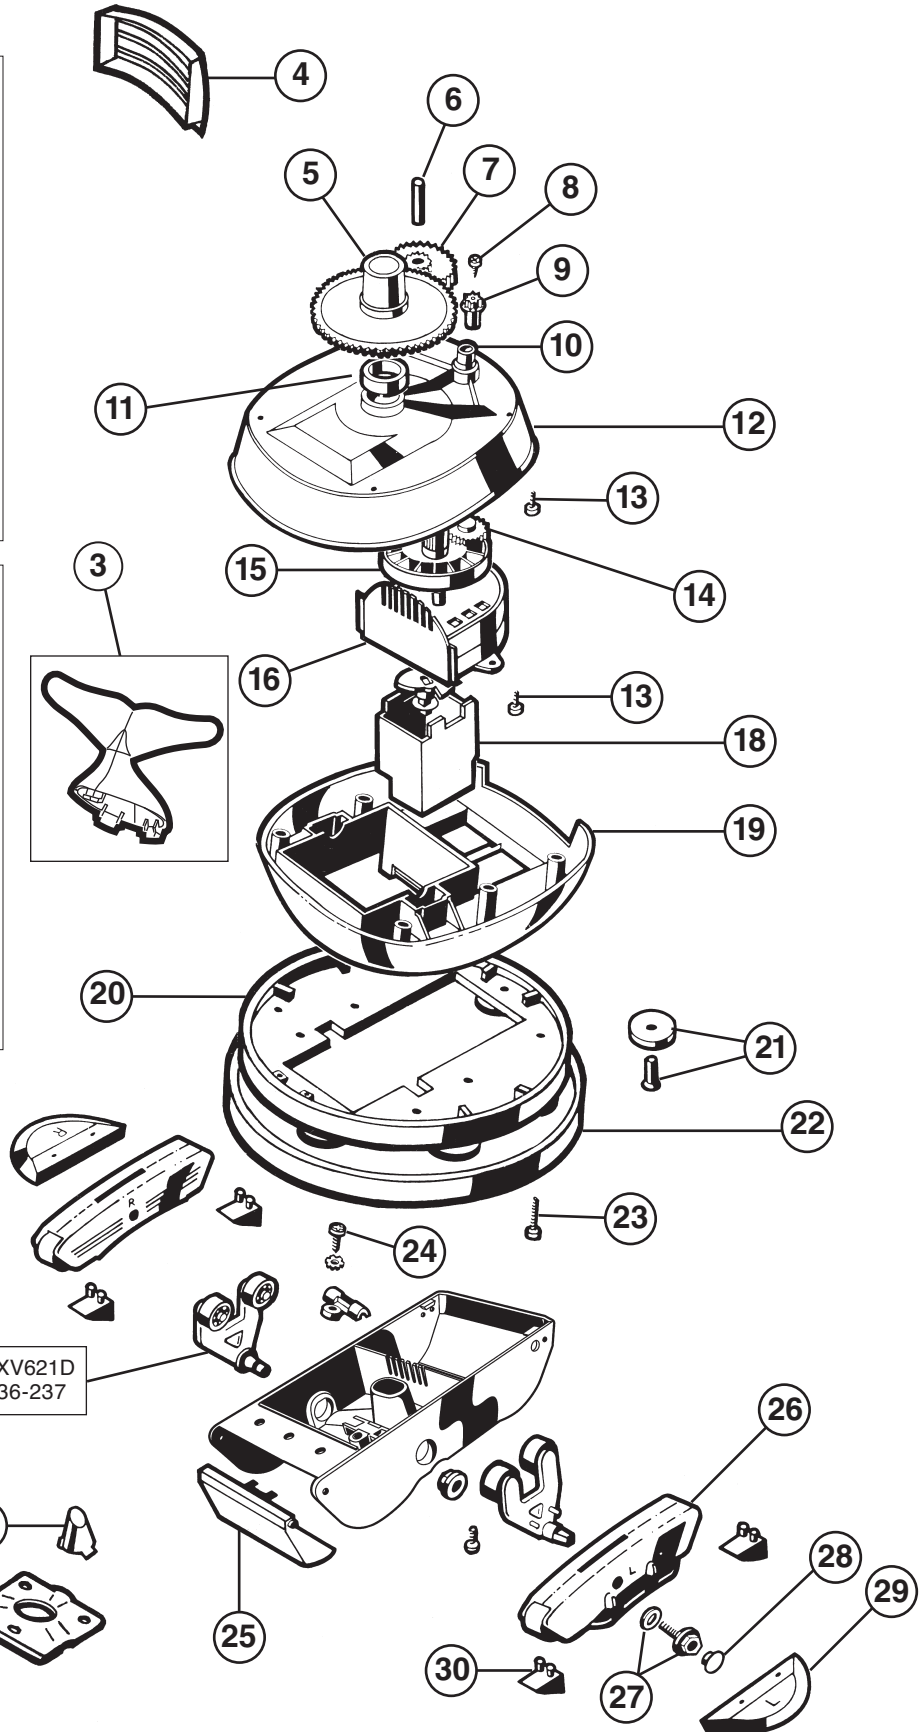

# Diver Dave®/Wanda the Whale®

ABOVE-GROUND CLEANER REPLACEMENT PARTS

## Parts Diagram

Cleaners

Turbine Kit AXV112P  
See pages 236-237

A-Frame Kit AXV621D  
See pages 236-237

## Parts Listing

Ref. No.	Part No.	Description	Ctn Qty.	No. Req'd
1	AXV457SD	Shell for Diver Dave	**	1
2	AXV457W	Shell for Wanda the Whale	**	1
3	AXV457WT	Tail Assembly for Wanda the Whale	**	1
4	AXV513BK	Screen, Black	10	1
5	AXV070	Cone Gear	*	1
6	AXV309	Intermediate Gear Shaft	*	1
7	AXV301	Intermediate Gear	25	1
8	AXV068	Spindle Gear Screw	*	1
9	AXV303	Spindle Gear	25	1
10	AXV066A	Spindle Gear Bushing	25	1
11	AXV306	Cone Gear Bushing	50	1
12	AXV060WH	Upper Middle Body	*	1
13	AXV065P	Lower/Upper Body Screw (6 pack)	*	1
14	AXV064A	Medium Turbine Drive Gear	25	1
15	AXV062C	Medium Turbine	25	1
16	AXV009	Medium Turbine Case with Axle	25	1
17	AXV055P	Turbine Bearings (2)	50	1
18	AXV518P	Gear Box	10	1
19	AXV050CWH	Lower Middle Body	*	1
20	AXV525	Base Plate Assembly	5	1
21	AXV551P	Wheel Kit (6 wheels, axles)	25	1
22	AXV458	Ring, Black	5	1
23	AXV057P	Middle Body Screw (6 pack)	*	1
24	AXV313	Lower Body Screw	*	1
25	AXV442	Flap Kit, White (2 flaps, front and rear)	25	1
26	AXV417WHP	Pod Kit	25	1
27	AXV015P	Pod Screw Kit (2 hex head screws and 2 washers)	50	1
28	AXV016P	Pod Plug (6 pack)	50	1
29	AXV552WHP	Wing Kit, White	50	1
30	AXV014SP	Slotted Santoprene Shoes (4 pack)	50	1
31	AXV304A	Bottom Plate	25	1
32	AXV512A	Nozzle	*	1