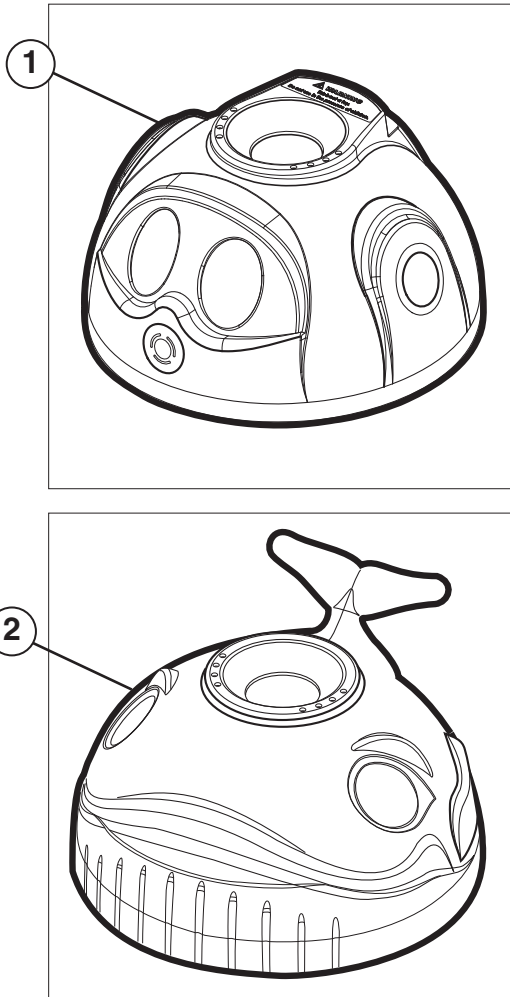

# Diver Dave®/Wanda the Whale®

ABOVE-GROUND CLEANER REPLACEMENT PARTS

## Parts Diagram

Cleaners

Turbine Kit AXV112P  
See pages 236-237

A-Frame Kit AXV621D  
See pages 236-237

## Parts Listing

Ref. No.	Part No.	Description	Ctn Qty.	No. Req'd
1	AXV457SD	Shell for Diver Dave	**	1
2	AXV457W	Shell for Wanda the Whale	**	1
3	AXV457WT	Tail Assembly for Wanda the Whale	**	1
4	AXV513BK	Screen, Black	10	1
5	AXV070	Cone Gear	*	1
6	AXV309	Intermediate Gear Shaft	*	1
7	AXV301	Intermediate Gear	25	1
8	AXV068	Spindle Gear Screw	*	1
9	AXV303	Spindle Gear	25	1
10	AXV066A	Spindle Gear Bushing	25	1
11	AXV306	Cone Gear Bushing	50	1
12	AXV060WH	Upper Middle Body	*	1
13	AXV065P	Lower/Upper Body Screw (6 pack)	*	1
14	AXV064A	Medium Turbine Drive Gear	25	1
15	AXV062C	Medium Turbine	25	1
16	AXV009	Medium Turbine Case with Axle	25	1
17	AXV055P	Turbine Bearings (2)	50	1
18	AXV518P	Gear Box	10	1
19	AXV050CWH	Lower Middle Body	*	1
20	AXV525	Base Plate Assembly	5	1
21	AXV551P	Wheel Kit (6 wheels, axles)	25	1
22	AXV458	Ring, Black	5	1
23	AXV057P	Middle Body Screw (6 pack)	*	1
24	AXV313	Lower Body Screw	*	1
25	AXV442	Flap Kit, White (2 flaps, front and rear)	25	1
26	AXV417WHP	Pod Kit	25	1
27	AXV015P	Pod Screw Kit (2 hex head screws and 2 washers)	50	1
28	AXV016P	Pod Plug (6 pack)	50	1
29	AXV552WHP	Wing Kit, White	50	1
30	AXV014SP	Slotted Santoprene Shoes (4 pack)	50	1
31	AXV304A	Bottom Plate	25	1
32	AXV512A	Nozzle	*	1