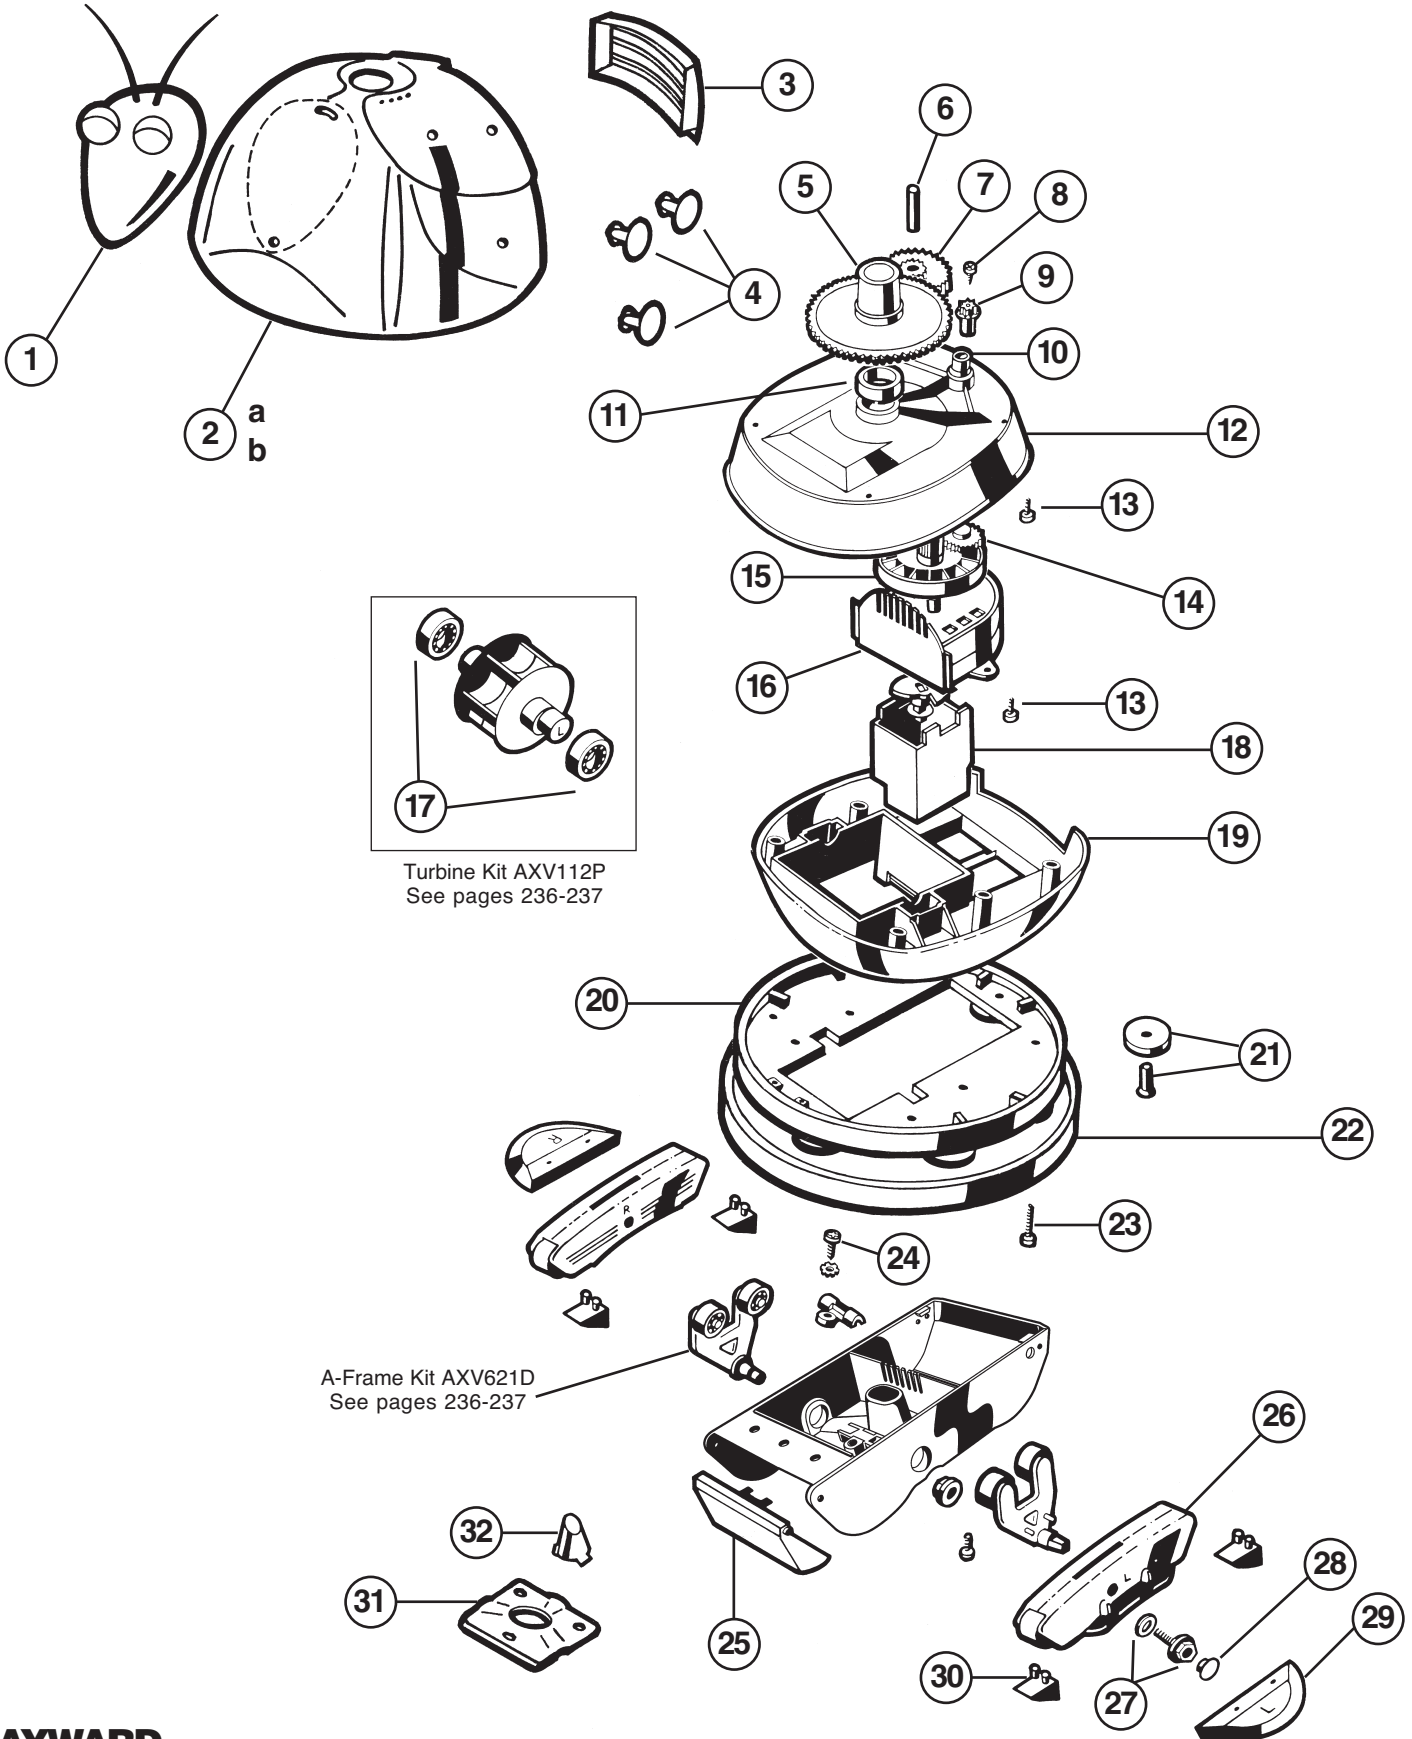

## ABOVE-GROUND CLEANER REPLACEMENT PARTS

### Parts Diagram

Cleaners

### Parts Listing

Ref. No.	Part No.	Description	Ctn Qty.	No. Req'd
1	AXV464	Head Assembly (includes Head, Eyes and Antennae)	10	1
2a	AXV457OR	Shell, Orange	**	1
2b	AXV457YL	Shell, Yellow	**	1
3	AXV513BK	AquaBug Screen, Black	10	1
4	AXV443	AquaBug Spots, 4 large and 2 small	10	1
5	AXV070	Cone Gear	*	1
6	AXV309	Intermediate Gear Shaft	*	1
7	AXV301	Intermediate Gear	25	1
8	AXV068	Spindle Gear Screw	*	1
9	AXV303	Spindle Gear	25	1
10	AXV066A	Spindle Gear Bushing	25	1
11	AXV306	Cone Gear Bushing	50	1
12	AXV060WH	Upper Middle Body	*	1
13	AXV065P	Lower/Upper Body Screw (6 pack)	*	1
14	AXV064A	Medium Turbine Drive Gear	25	1
15	AXV062C	Medium Turbine	25	1
16	AXV009	Medium Turbine Case with Axle	25	1
17	AXV055P	Turbine Bearings (2)	50	1
18	AXV518P	Gear Box	10	1
19	AXV050CWH	Lower Middle Body	*	1
20	AXV525	Base Plate Assembly	5	1
21	AXV551P	Wheel Kit (6 wheels, axles)	25	1
22	AXV458	AquaBug Ring	5	1
23	AXV057P	Middle Body Screw (6 pack)	*	1
24	AXV313	Lower Body Screw	*	1
25	AXV442	Flap Kit, white (2 flaps, front and rear)	25	1
26	AXV417WHP	Pod Kit	25	1
27	AXV015P	Pod Screw Kit (2 hex head screws and 2 washers)	50	1
28	AXV016P	Pod Plug (6 pack)	50	1
29	AXV552WHP	Wing Kit, White	50	1
30	AXV014SP	Slotted Santoprene Shoes (4 pack)	50	1
31	AXV304A	Bottom Plate	25	1
32	AXV512A	Nozzle	*	1