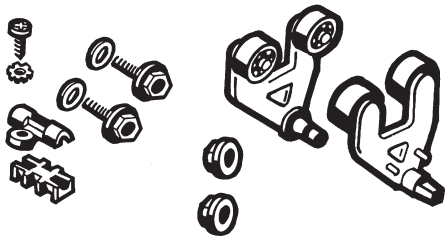

AquaBug®, Diver Dave® & Wanda the Whale®

PARTS KITS AND ACCESSORIES FOR ABOVE-GROUND CLEANERS

Parts Diagram

AXV621DAT Universal A-Frame/Turbine Kit

AXV417WHP Pod Kit, White

AXV055P Turbine Bearings

AXV434WHP Propulsion/Conversion Kit

AXV621D Universal A-Frame Kit

AXV151 90° Elbow

AXV093BP Skimmer Adapter Cone

AXV112P Turbine Kit Above Ground

AXW100 Ladder Guard

Cleaners

AquaBug®, Diver Dave® & Wanda the Whale®

PARTS KITS FOR ABOVE-GROUND CLEANERS

Parts Listing

Part No.	Description	Ctn. Qty.	No. Req'd
AXV014SP	Pod shoes, fiberglass (4 pack)	50	1
AXV014FNP	Pod shoe kit, vinyl (4 pack)	50	1
AXVSCR4008	Pod screw kit (includes two hex head pod screws and two washers)	*	1
AXV016P	Pod plug kit (6 pack) (includes two pod plugs each of white, black)	*	1
AXV434WHP	Flap kit, white (includes front and rear flap assemblies)	25	1
AXV621DAT	A-frame/turbine kit (includes two A-frames and bushings, saddle, keeper, main turbine and bearings, hex head pod screws and pod screw washers)	10	1
AXV055P	Turbine bearing kit (2 pack)	50	1
AXV057P	Middle body screw kit (6 pack)	*	1
AXV065P	Upper body screw kit (6 pack)	*	1
AXV079VP	Medium turbine/spindle gear kit vinyl (medium turbine, drive gear, bushing, spindle gear, screw, medium turbine axle, intermediate gear, intermediate gear axle)	25	1
AXV621D	A-frame kit (includes two A-frames and bushings, saddle, keeper, two hex head pod screws and two pod screw washers)	25	1
AXV112P	Turbine kit, Above Ground (includes main turbine and two turbine bearings)	25	1
AXV417WHP	Pod kit, white (includes right and left pod assemblies)	25	1
AXV699P	A-frame bushing/saddle kit	25	1
AXV552WHP	Wing kit, white (includes left and right wings)	50	1