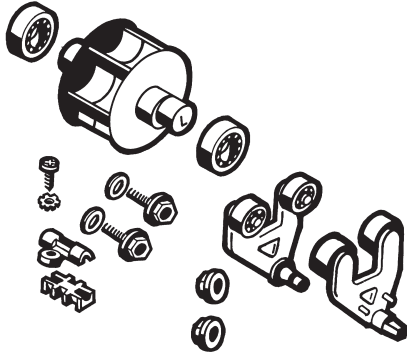

AquaBug®, Diver Dave® & Wanda the Whale®

PARTS KITS AND ACCESSORIES FOR ABOVE-GROUND CLEANERS

Parts Diagram

AXV621DAT Universal A-Frame/Turbine Kit

AXV417WHP Pod Kit, White

AXV055P Turbine Bearings

AXV434WHP Propulsion/Conversion Kit

AXV621D Universal A-Frame Kit

AXV151 90° Elbow

AXV093BP Skimmer Adapter Cone

AXV112P Turbine Kit Above Ground

AXW100 Ladder Guard

Cleaners

AquaBug®, Diver Dave® & Wanda the Whale®

PARTS KITS FOR ABOVE-GROUND CLEANERS

Parts Listing

Part No.	Description	Ctn. Qty.	No. Req'd
AXV014SP	Pod shoes, fiberglass (4 pack)	50	1
AXV014FNP	Pod shoe kit, vinyl (4 pack)	50	1
AXVSCR4008	Pod screw kit (includes two hex head pod screws and two washers)	*	1
AXV016P	Pod plug kit (6 pack) (includes two pod plugs each of white, black)	*	1
AXV434WHP	Flap kit, white (includes front and rear flap assemblies)	25	1
AXV621DAT	A-frame/turbine kit (includes two A-frames and bushings, saddle, keeper, main turbine and bearings, hex head pod screws and pod screw washers)	10	1
AXV055P	Turbine bearing kit (2 pack)	50	1
AXV057P	Middle body screw kit (6 pack)	*	1
AXV065P	Upper body screw kit (6 pack)	*	1
AXV079VP	Medium turbine/spindle gear kit vinyl (medium turbine, drive gear, bushing, spindle gear, screw, medium turbine axle, intermediate gear, intermediate gear axle)	25	1
AXV621D	A-frame kit (includes two A-frames and bushings, saddle, keeper, two hex head pod screws and two pod screw washers)	25	1
AXV112P	Turbine kit, Above Ground (includes main turbine and two turbine bearings)	25	1
AXV417WHP	Pod kit, white (includes right and left pod assemblies)	25	1
AXV699P	A-frame bushing/saddle kit	25	1
AXV552WHP	Wing kit, white (includes left and right wings)	50	1